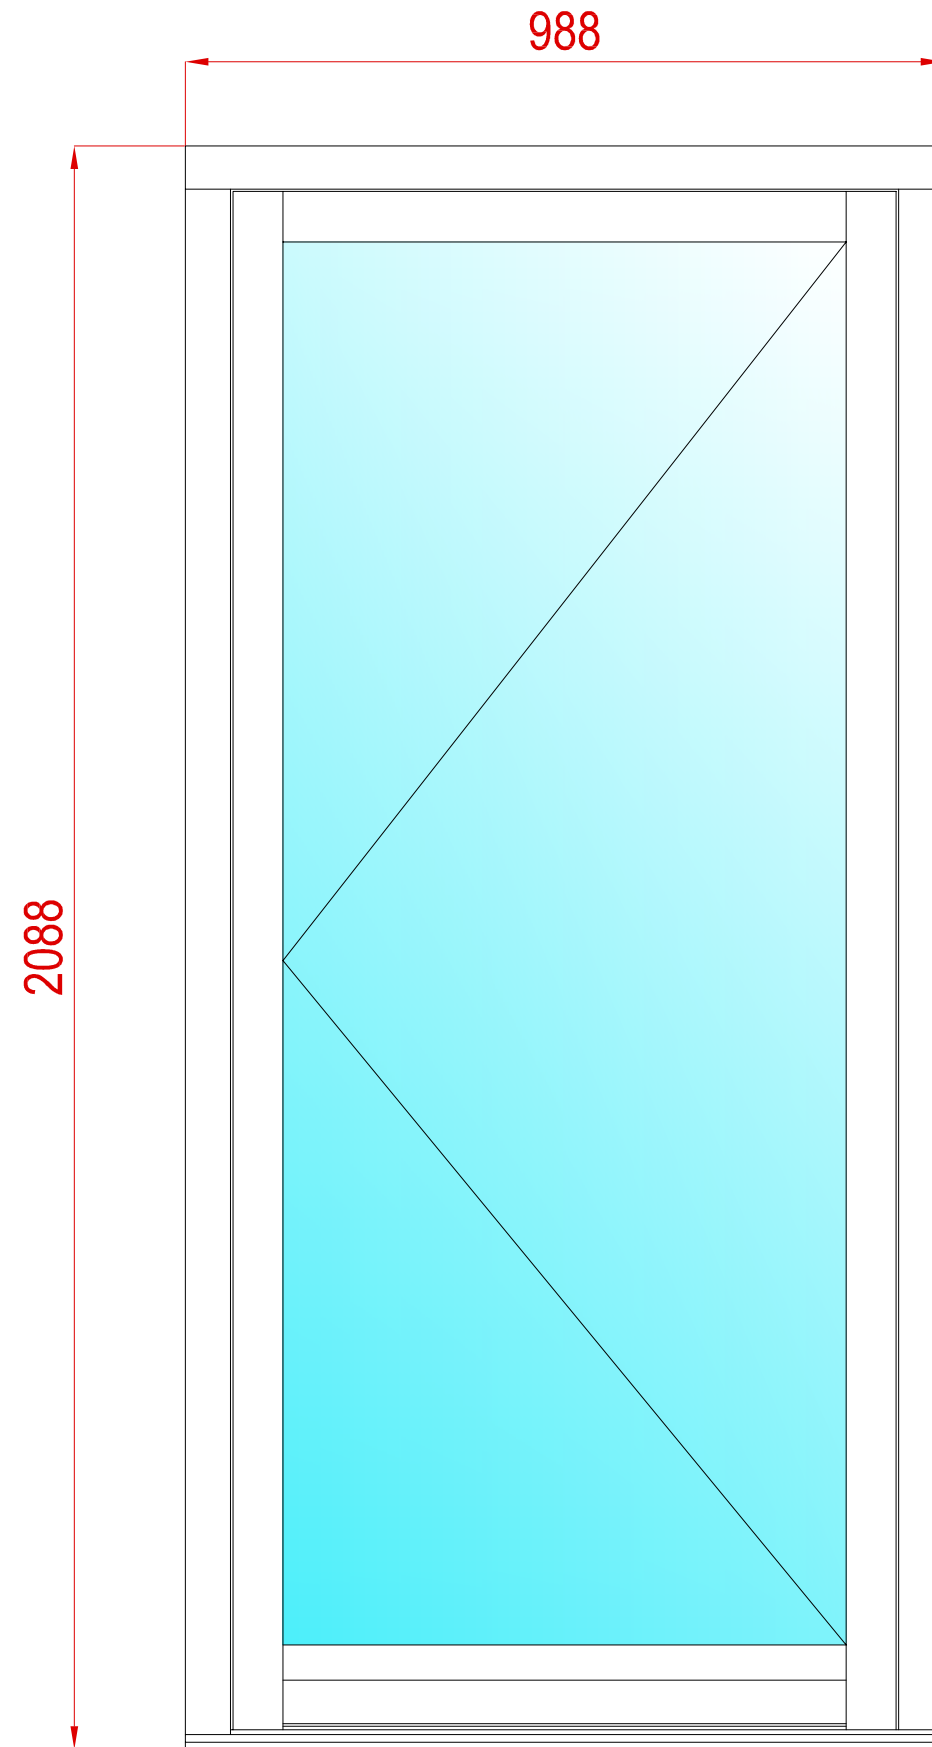

ND NTECH VILLA SINGLE BALCONY DOOR  
92MM/105MM FRAME DEPTH (INTERNAL VIEW)  
WINDOW/DOOR MARK - TE

SOLID LINE - OUTWARD OPENING  
DOTTED LINE - INWARD OPENING

SSP: INTERNAL

Drawing Title  
GENERAL VIEW (INTERNAL)  
ND NTECH SINGLE  
BALCONY DOOR

Drawn By  
WP/WN

Checked By  
PZ

Scale  
1:10 / A3

Dwg. No. Date  
SSP-INT-GV-TE-0003/01 20/04/2020